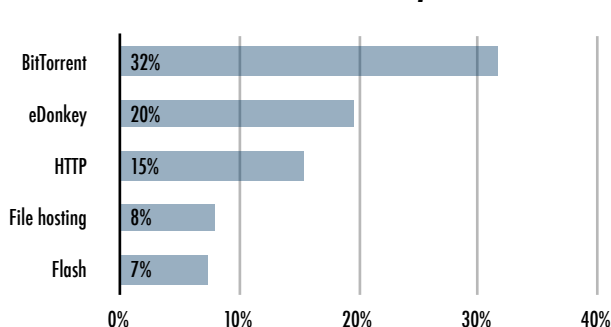

Southwestern Europe

Copyright ipoque 2009

All images and data can be used for publication free of charge. An attribution of the source is required.

A copy of any print publication and a link to www.ipoque.com or to www.ipoque.com/resources/internet-studies for any online publication is appreciated.