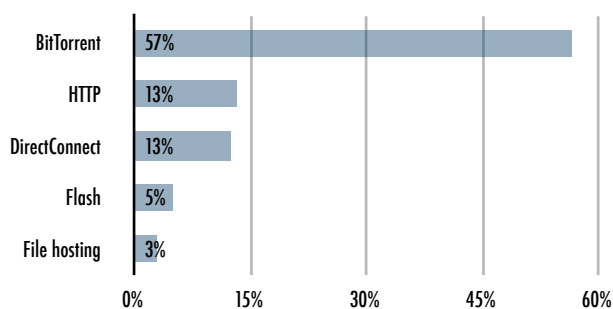

Southern Africa

has an unusually high amount of the iMesh and Thunder P2P protocols

Germany

is the only region with significant Usenet traffic

South America

is the only region where the Ares P2P protocol produces most traffic

Southern Europe

has the highest proportion of eDonkey traffic

Eastern Europe

has the most BitTorrent traffic of all regions

The Middle East

shows an unusual high GRE usage because OpenVPN is blocked

Northern Africa