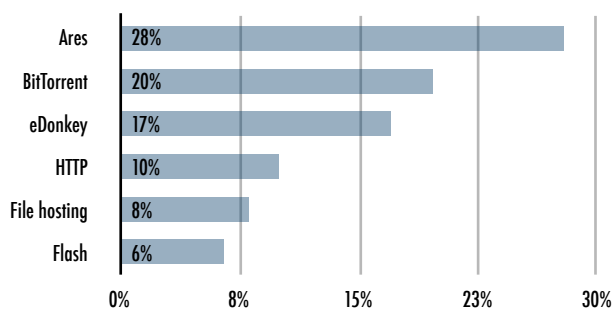

Southern Africa

has an unusually high amount of the iMesh and Thunder P2P protocols

Germany

is the only region with significant Usenet traffic

South America

is the only region where the Ares P2P protocol produces most traffic

Southern Europe

has the highest proportion of eDonkey traffic

Eastern Europe

has the most BitTorrent traffic of all regions

The Middle East

shows an unusual high GRE usage because OpenVPN is blocked

Northern Africa