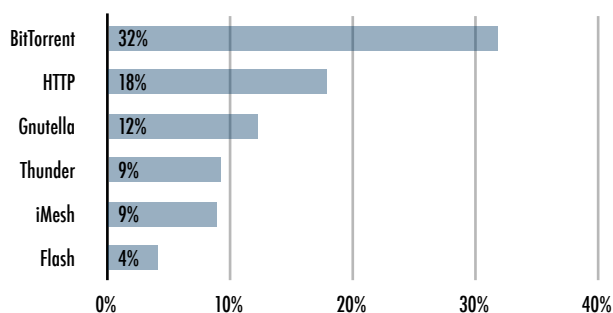

Southern Africa

has an unusually high amount of the iMesh and Thunder P2P protocols

Germany

is the only region with significant Usenet traffic

South America

is the only region where the Ares P2P protocol produces most traffic

Southern Europe

has the highest proportion of eDonkey traffic

Eastern Europe

has the most BitTorrent traffic of all regions

The Middle East

shows an unusual high GRE usage because OpenVPN is blocked

Northern Africa