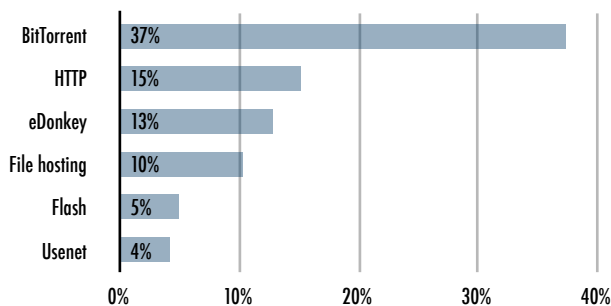

Southern Africa

has an unusually high amount of the iMesh and Thunder P2P protocols

Germany

is the only region with significant Usenet traffic

South America

is the only region where the Ares P2P protocol produces most traffic

Southern Europe

has the highest proportion of eDonkey traffic

Eastern Europe

has the most BitTorrent traffic of all regions

The Middle East

shows an unusual high GRE usage because OpenVPN is blocked

Northern Africa