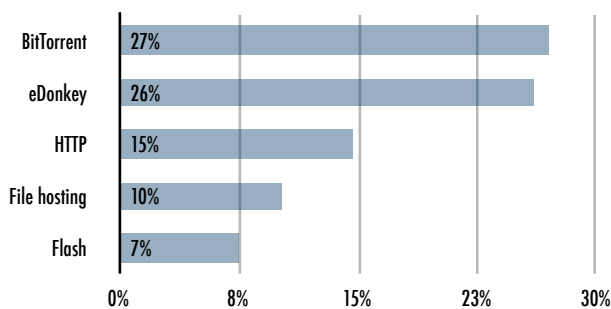

Southern Africa

has an unusually high amount of the iMesh and Thunder P2P protocols

Germany

is the only region with significant Usenet traffic

South America

is the only region where the Ares P2P protocol produces most traffic

Southern Europe

has the highest proportion of eDonkey traffic

Eastern Europe

has the most BitTorrent traffic of all regions

The Middle East

shows an unusual high GRE usage because OpenVPN is blocked

Northern Africa