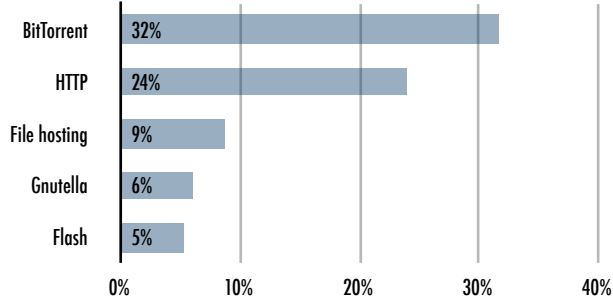

Southern Europe

has the highest proportion of eDonkey traffic

Eastern Europe

has the most BitTorrent traffic of all regions

The Middle East

shows an unusual high GRE usage because OpenVPN is blocked

Northern Africa