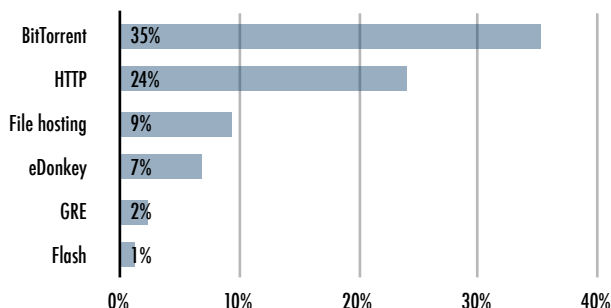

Southern Europe

has the highest proportion of eDonkey traffic

Eastern Europe

has the most BitTorrent traffic of all regions

The Middle East

shows an unusual high GRE usage because OpenVPN is blocked

Northern Africa